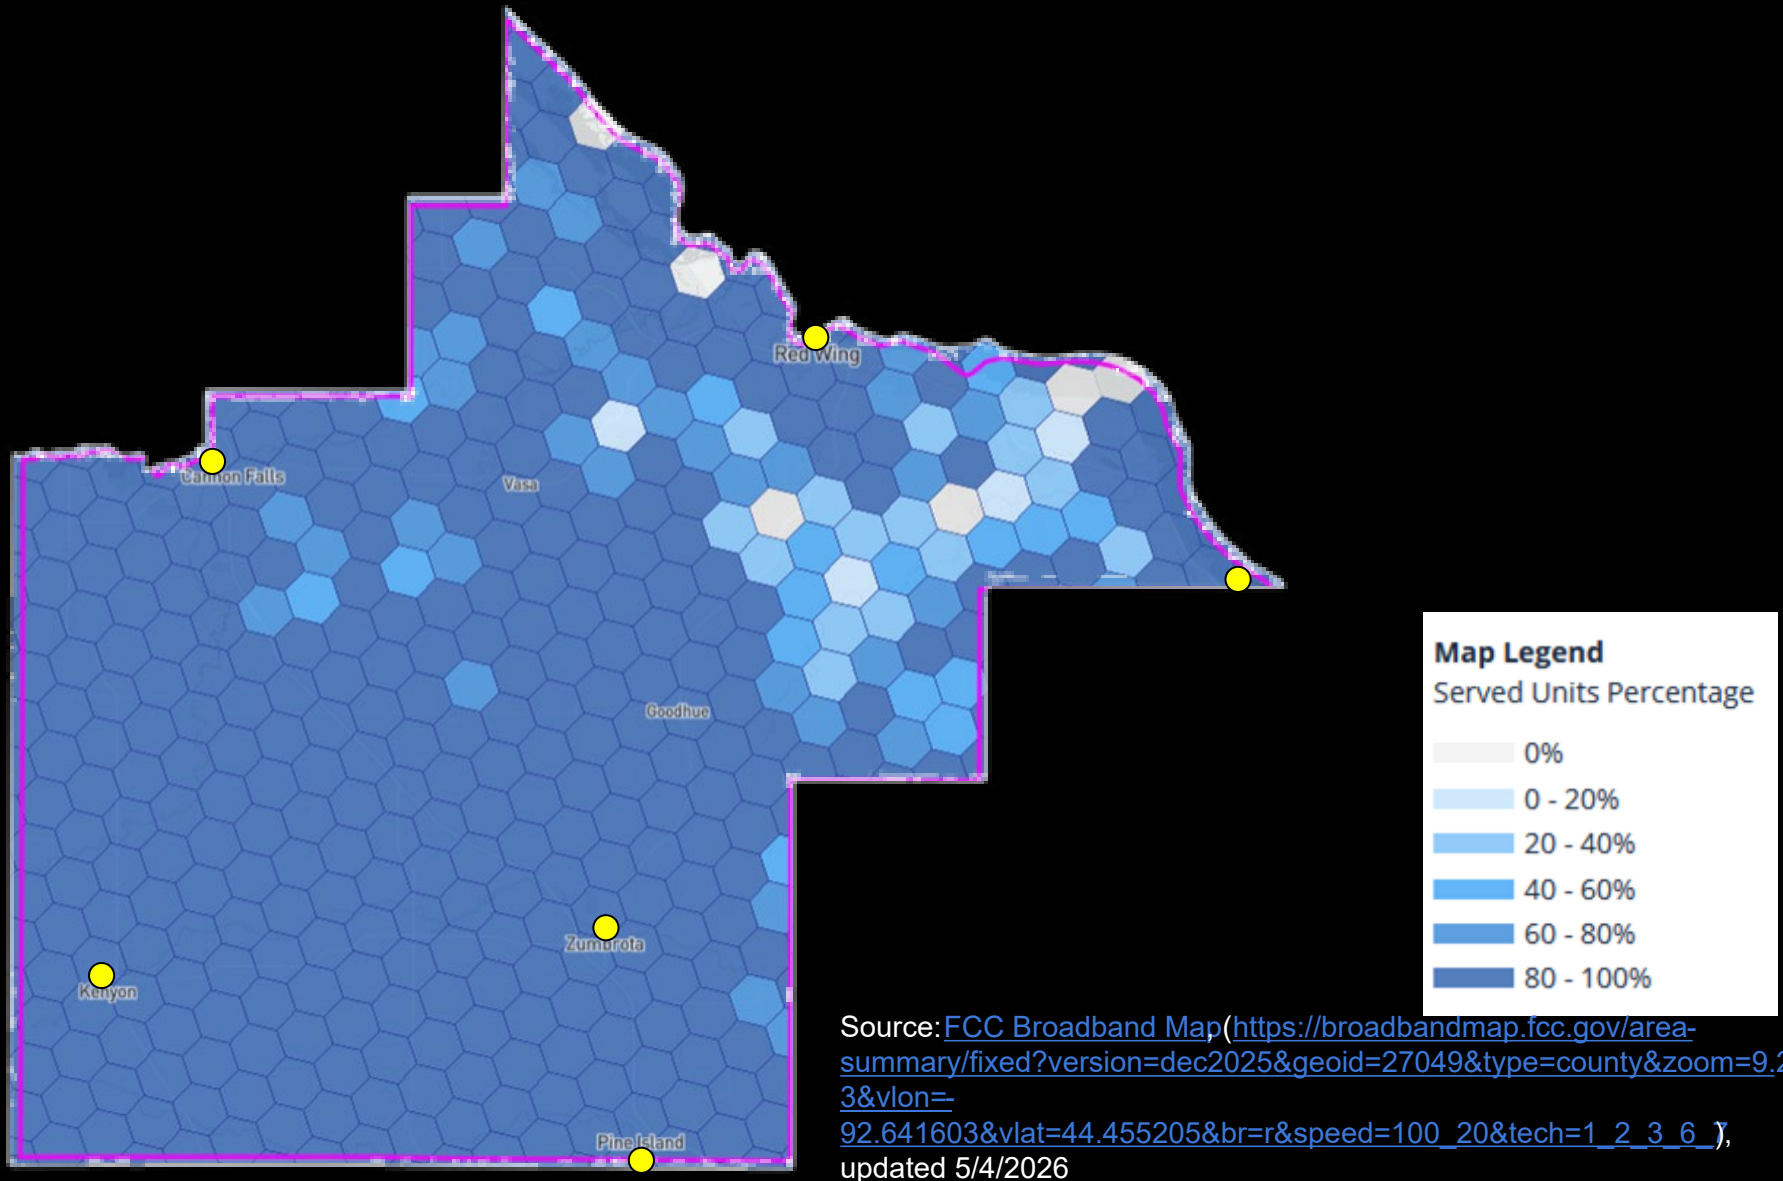

Cannon Falls – 55,408

Kenyon – 22,410

Lake City – 57,238

Pine Island – 34,765

Red Wing – 162,271

Zumbrota – 75,924

**1,347 items circulated each day*

Every 1 out of 4 items circulated is checked out by a rural Goodhue County resident.

Red Wing – 12,419

Zumbrota – 1,882

On average, there are 64 public computer sessions each day across Goodhue County libraries.

Wifi Sessions: 21,305

Cannon Falls – 2,522

Kenyon – 1,840

Lake City – 2,094

Pine Island – 2,528

Red Wing – 9,118

Zumbrota – 3,203

On average, there are 58 Wifi logins each day at Goodhue County library locations.

Wifi is available 24/7.

Bridging the Gap: County Internet Access

Bridging the Gap: County Internet Access