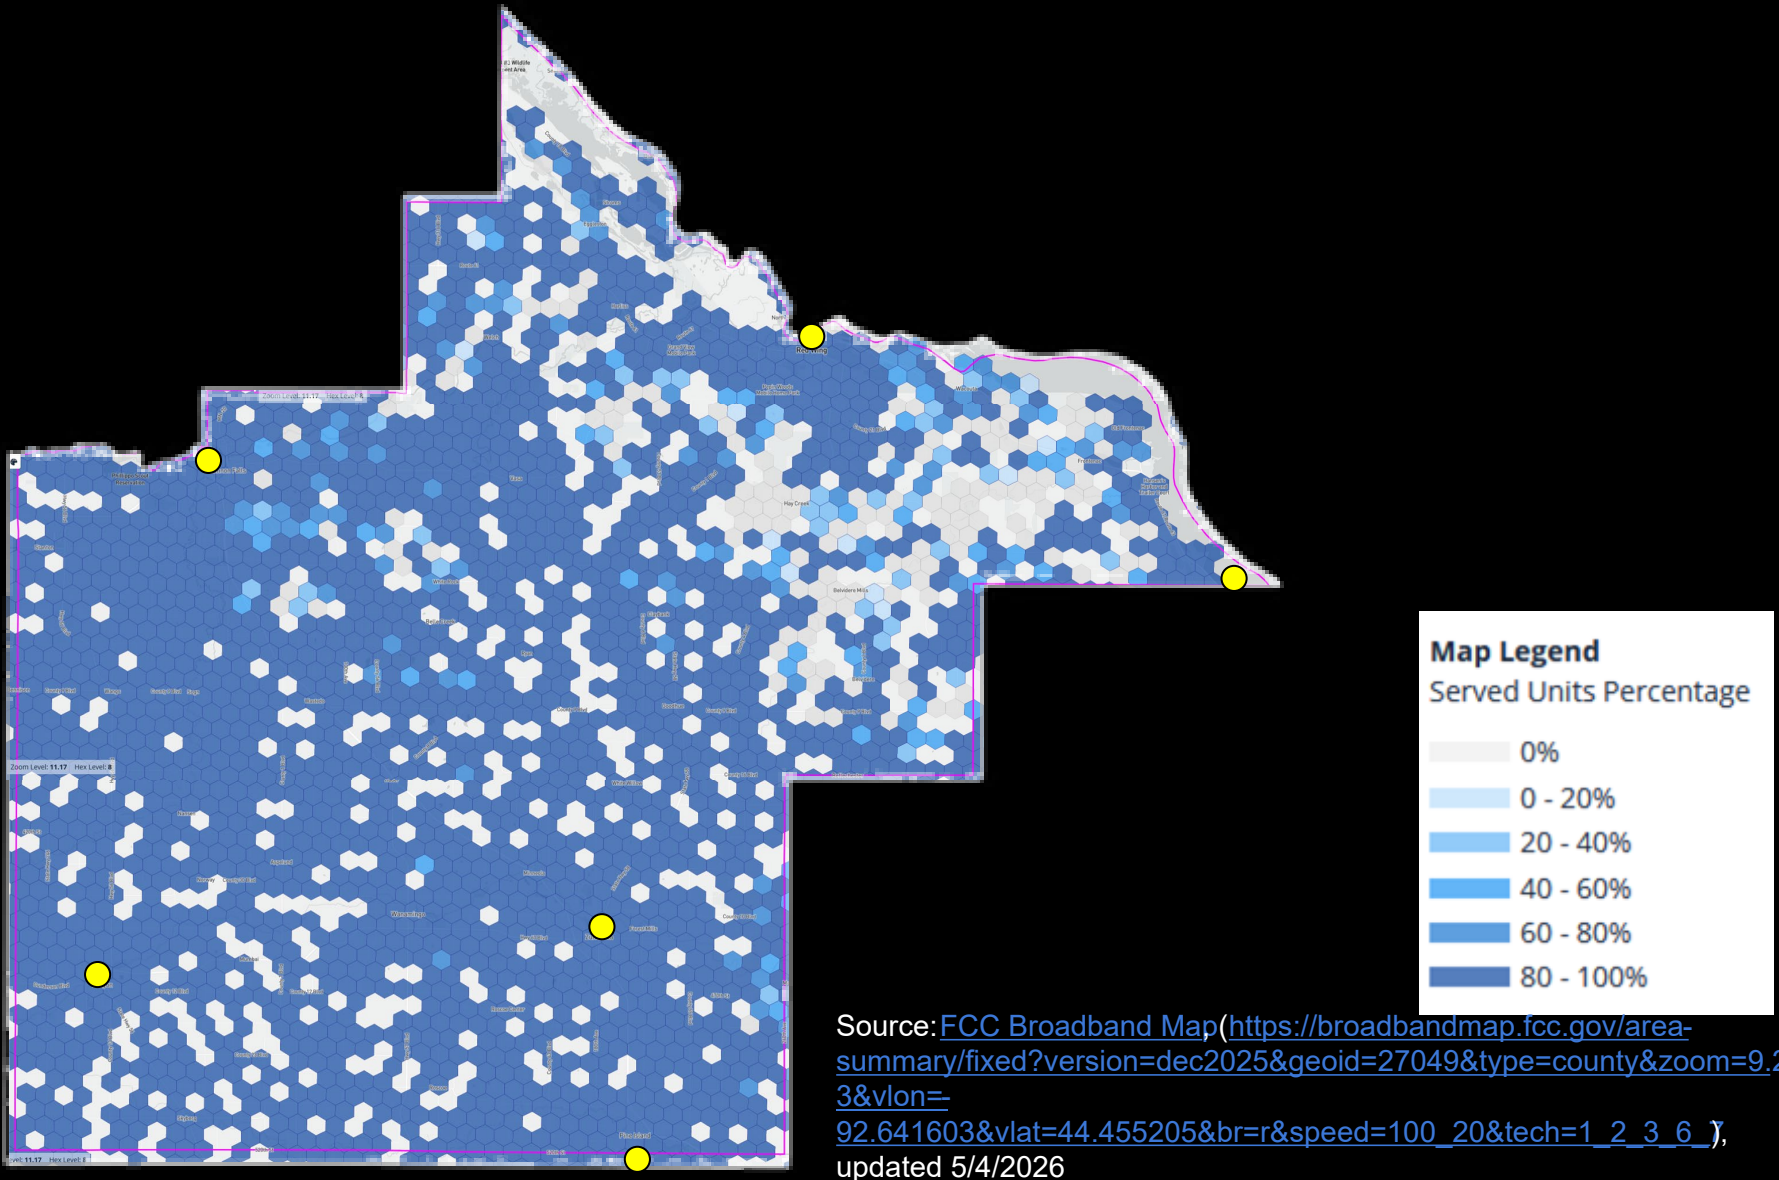

Cannon Falls – 55,408

Kenyon – 22,410

Lake City – 57,238

Pine Island – 34,765

Red Wing – 162,271

Zumbrota – 75,924

**1,347 items circulated each day*

Every 1 out of 4 items circulated is checked out by a rural Goodhue County resident.

Red Wing – 9,118

Zumbrota – 3,203

On average, there are 58 Wifi logins each day at Goodhue County library locations.

Wifi is available 24/7.

Bridging the Gap: County Internet Access

Bridging the Gap: County Internet Access