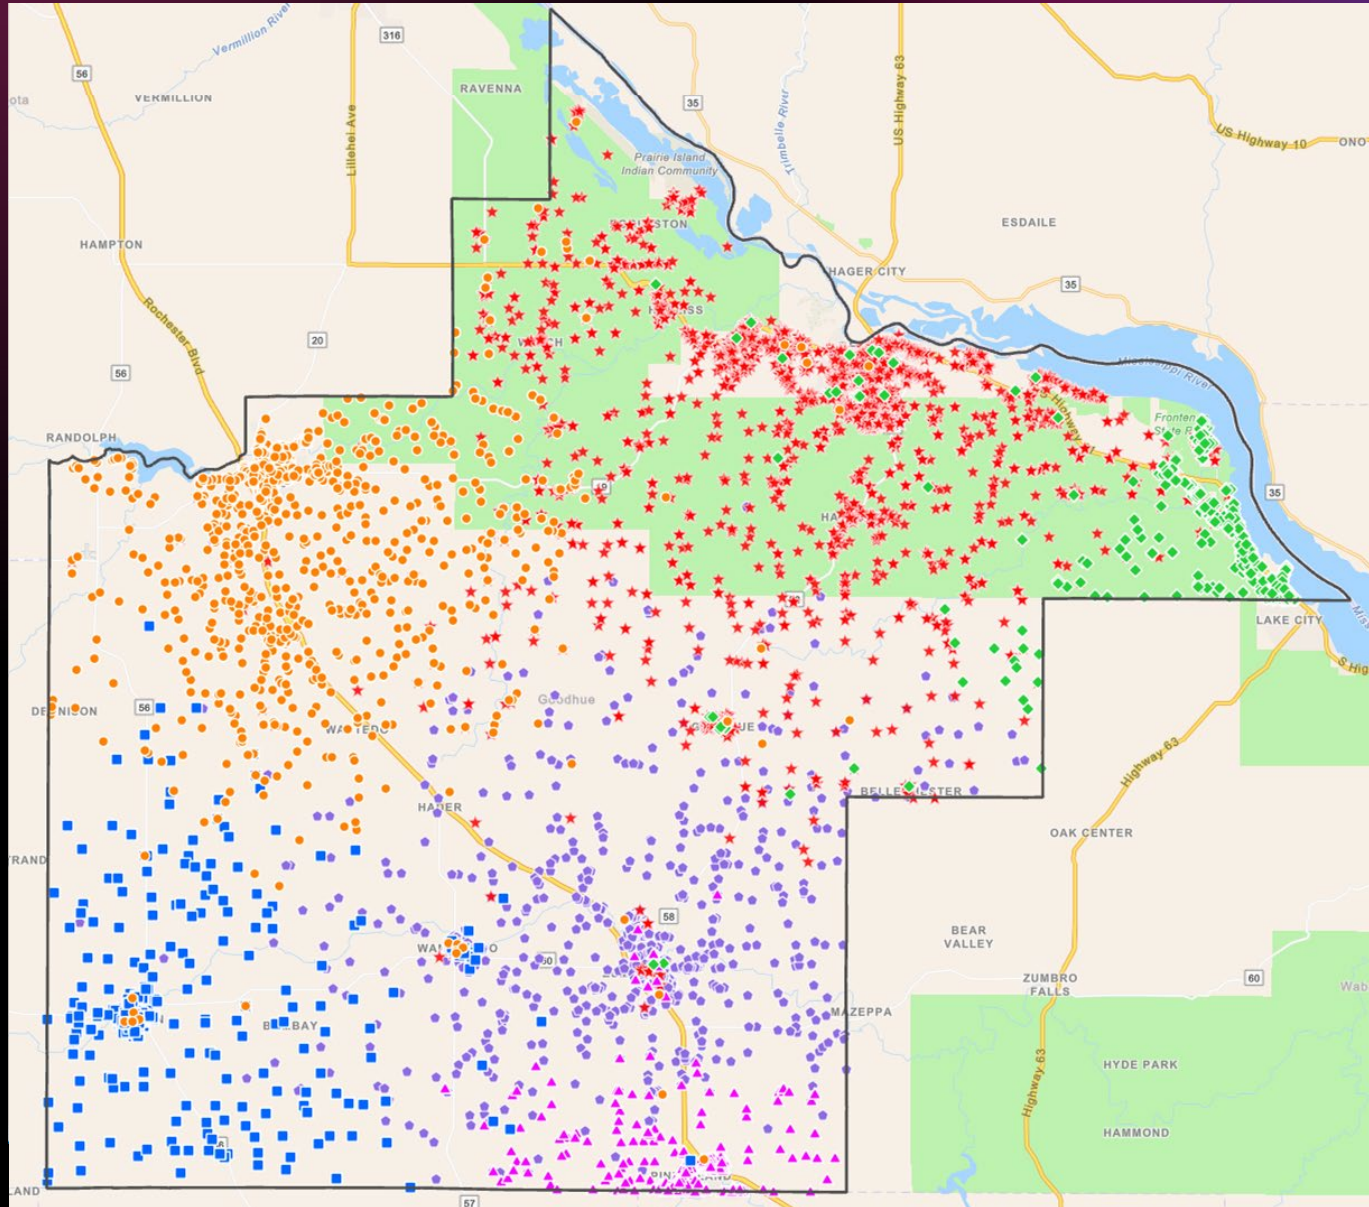

Goodhue County Libraries

2025 Review

Total Library Visits: 249,435

Cannon Falls: 36,441

Kenyon: 11,759

Lake City: 29,042

Pine Island: 10,584

Red Wing: 124,782

Zumbrota: 36,827

Goodhue County Library Users

-  Cannon Falls
-  Kenyon
-  Lake City
-  Pine Island
-  Red Wing
-  Zumbrota

Sources:
Anonymized Borrower Data
ESRI
Goodhue County

Physical Circulation:

Total Circulation:
408,016*

Cannon Falls – 55,408

Kenyon – 22,410

Lake City – 57,238

Pine Island – 34,765

Red Wing – 162,271

Zumbrota – 75,924

**1,347 items circulated each day*

Every 1 out of 4 items circulated is checked out by a rural Goodhue County resident.

County Circulation:
103,633*

Cannon Falls – 22,242

Kenyon – 10,788

Lake City – 6,845

Pine Island – 1,765

Red Wing – 32,691

Zumbrota – 29,302

**17% increase in county circulation from 2024 to 2025*