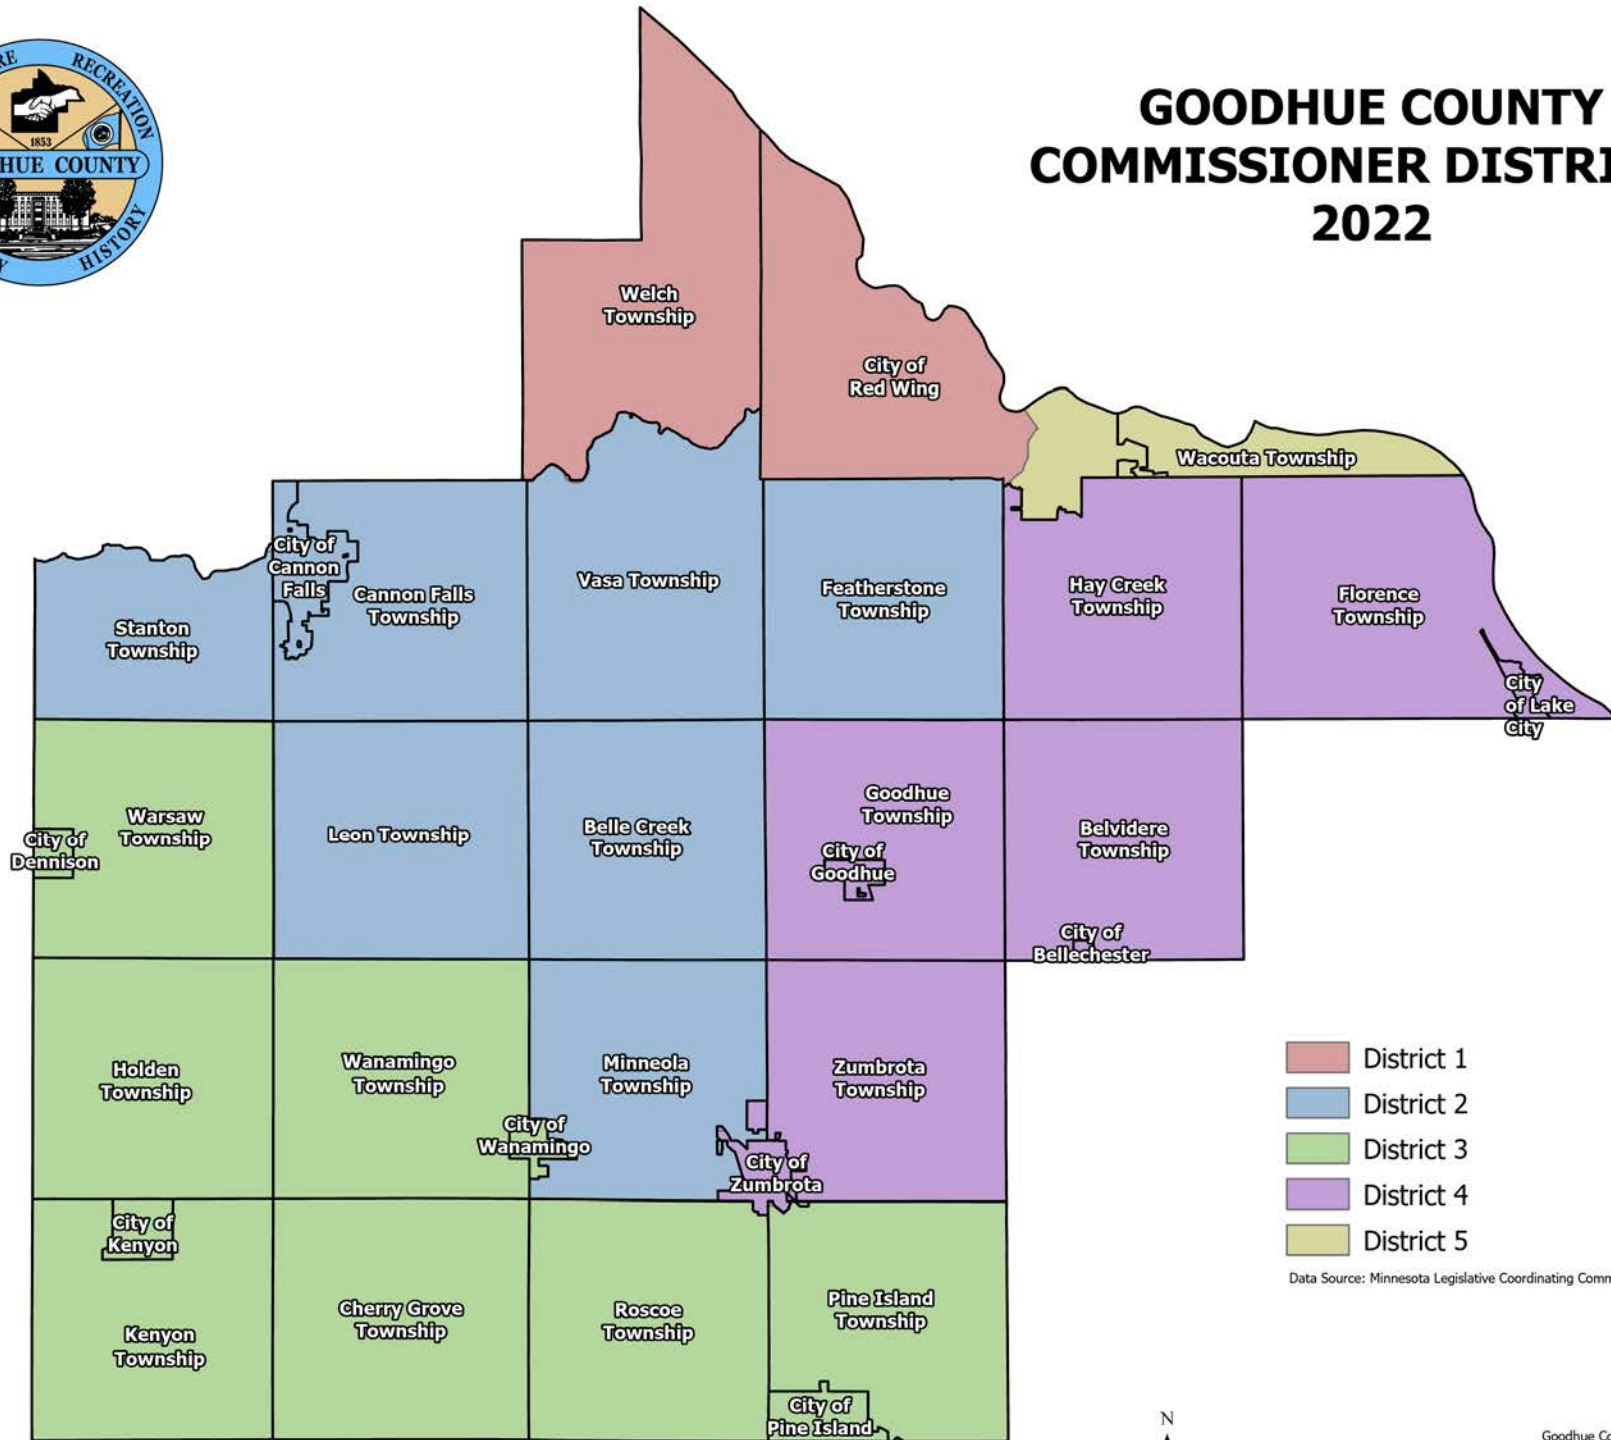

GOODHUE COUNTY COMMISSIONER DISTRICTS 2022

- District 1
- District 2
- District 3
- District 4
- District 5

Data Source: Minnesota Legislative Coordinating Commission GIS

DATA DISCLAIMER:
Goodhue County assumes NO liability for the accuracy or completeness of this map OR responsibility for any associated direct, indirect, or consequential damages that may result from its use or misuse. Goodhue County Copyright 2022